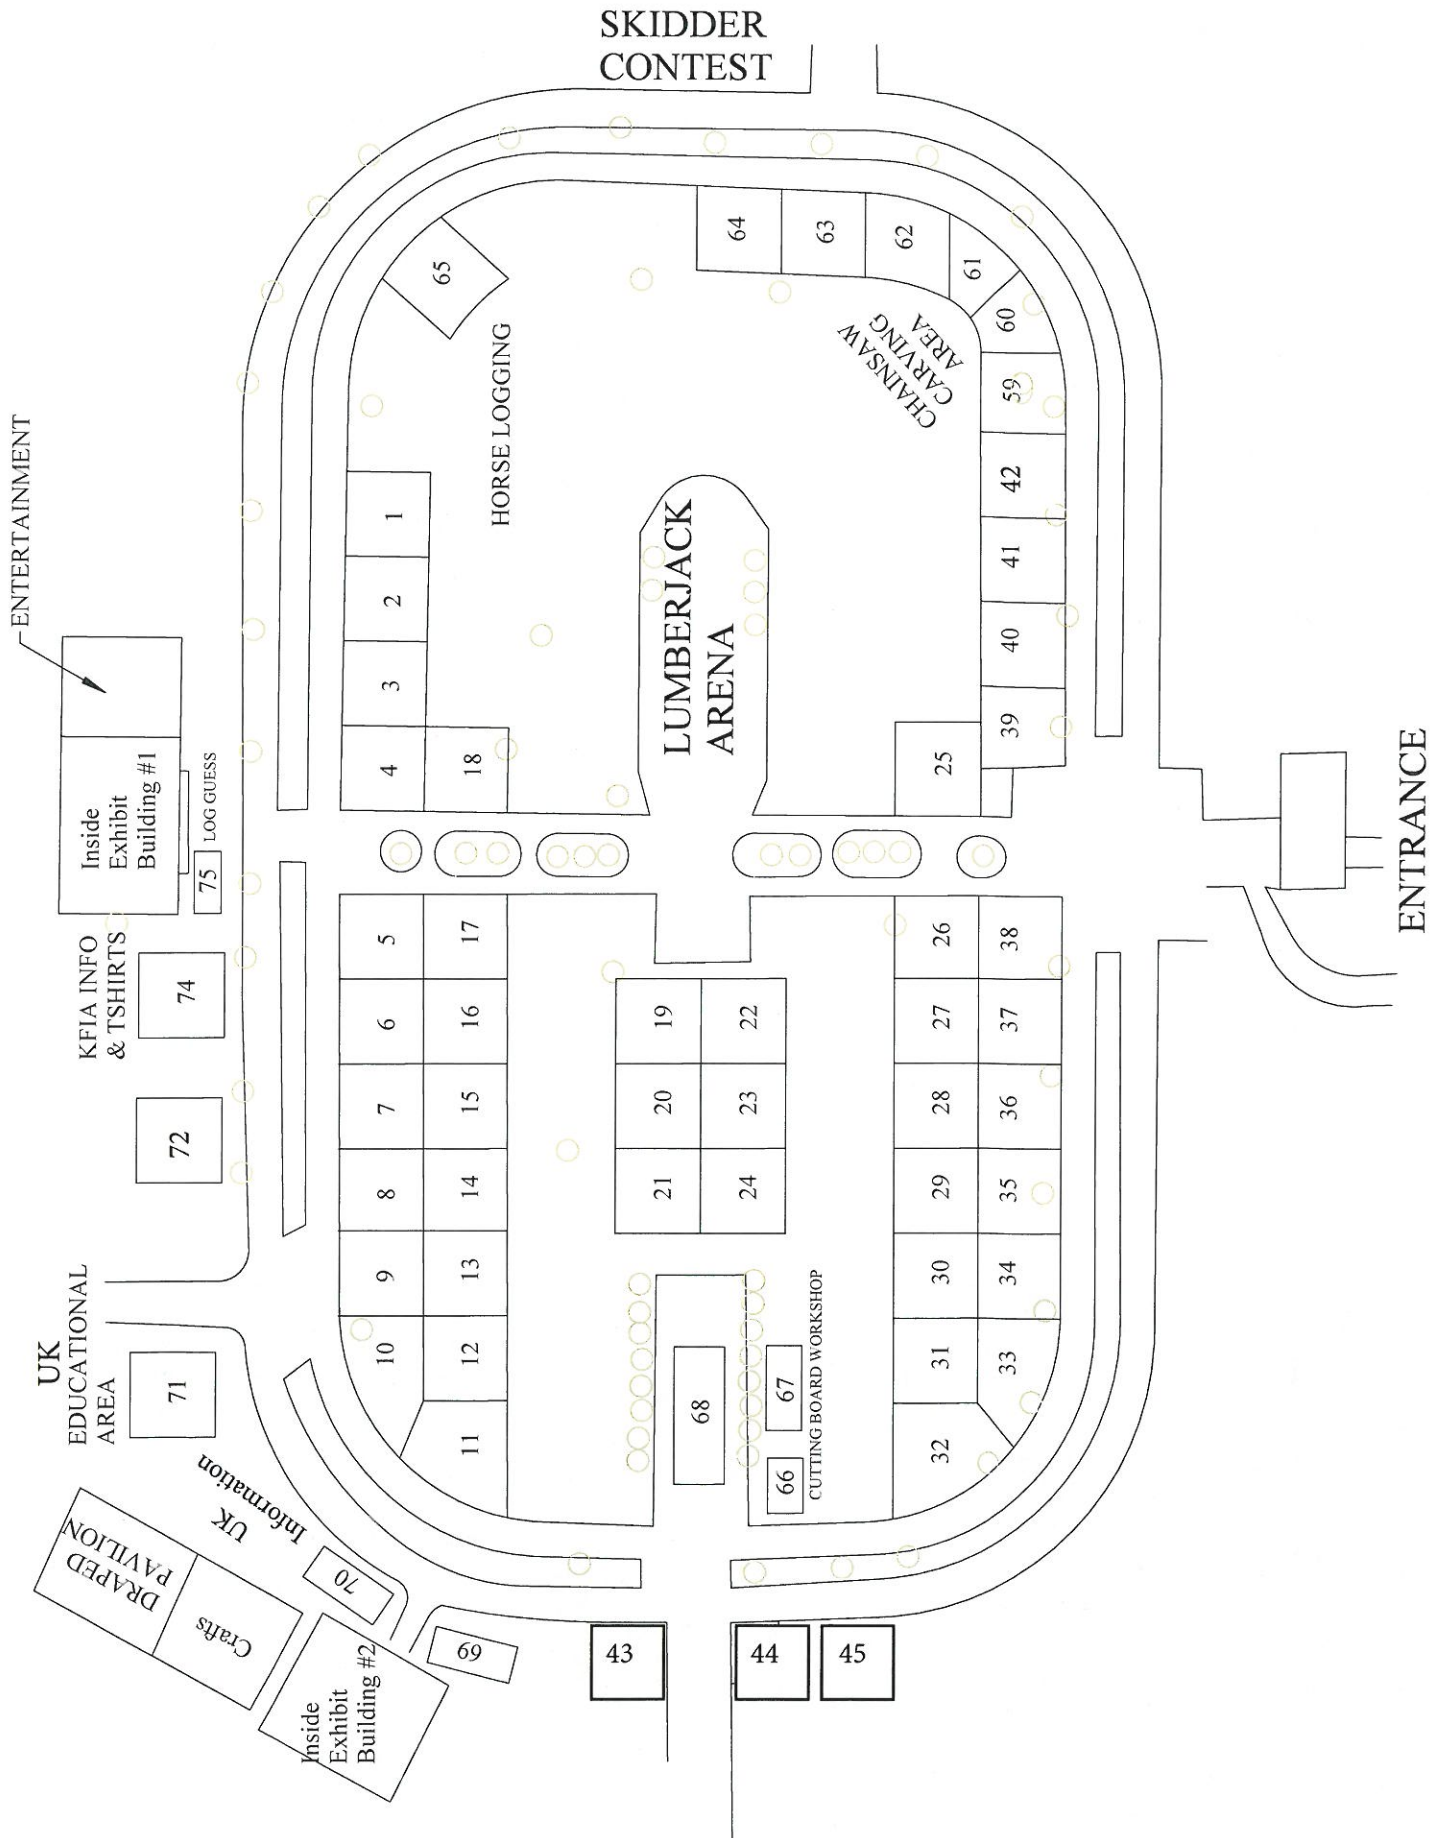

Outside Exhibit Area Map

Outside Exhibit Area Exhibits

- 1-4 & 18 – Meade Equipment
- 5 – Brewco Inc.
- 6 – Hud-Son Forest Equipment
- 7-9 – Whayne Supply Co.
- 10 -11 - Patterson Chip Co.
- 12 - Precision Husky Co.
- 13-14 – Wood Mizer LLC
- 15-17 – Brandeis Machinery & Supply
- 18 – Meade Equipment
- 19 – 20 – Team Boone
- 21 – Battle Wagon Trailers
- 22 – Industrial Fasteners & Supply
- 23 – Rayco Manufacturing Inc.
- 24 – Hurdle Machine Works Inc.
- 25 & 39 – Baker Products Inc.
- 26 & 38 – Rudd Equipment Co.
- 27 – EZ Boardwalk
- 28 – Froedge Machine & Supply
- 29 – Ponsse
- 30 – Ryan’s Equipment Inc.
- 31 – Southeast Val6, Inc.
- 32 – Wood Beaver/Multitek
- 33 – Salsco Inc.
- 34 – Brute Force Distributing, LLC
- 35 – Encon Equipment LLC
- 36 – Wilson Equipment Co.
- 37 – ProLift Equipment Co./Taylor Lifts
- 38 – Rudd Equipment Co.
- 39 – Baker Products Inc.
- 40 – Piper’s Saw Shop, LLC
- 41 – Columbus Equipment Co.
- 42 - Echo - Shindaiwa - Bearcat
- 43 – Ricer Equipment Co.
- 59 – Christman’s Chainsaw Carvings – Brian Christman
- 60 – Sugar Ridge Carving – Pat Holbert
- 61 – TB Wooden Creations - Troy Baker
- 62 – Abby Peterson
- 63 – Norse Woodsmen – Tom Harmon
- 65 – Horse Logging Demonstrations/Wagon Rides
- 66 – Cutting Board Workshop
- 67 - Cutting Board Workshop
- 69 – KY Dept. Fish & Wildlife Grouse Program
- 70 – US Forest Service/Daniel Boone National Forest
- 71 – Educational Area – Critter Tent
- 72 – Educational Area - Wood Magic/Tree ID
- 74 – KFIA Information/T-shirt Booth
- 75 – Log Guess