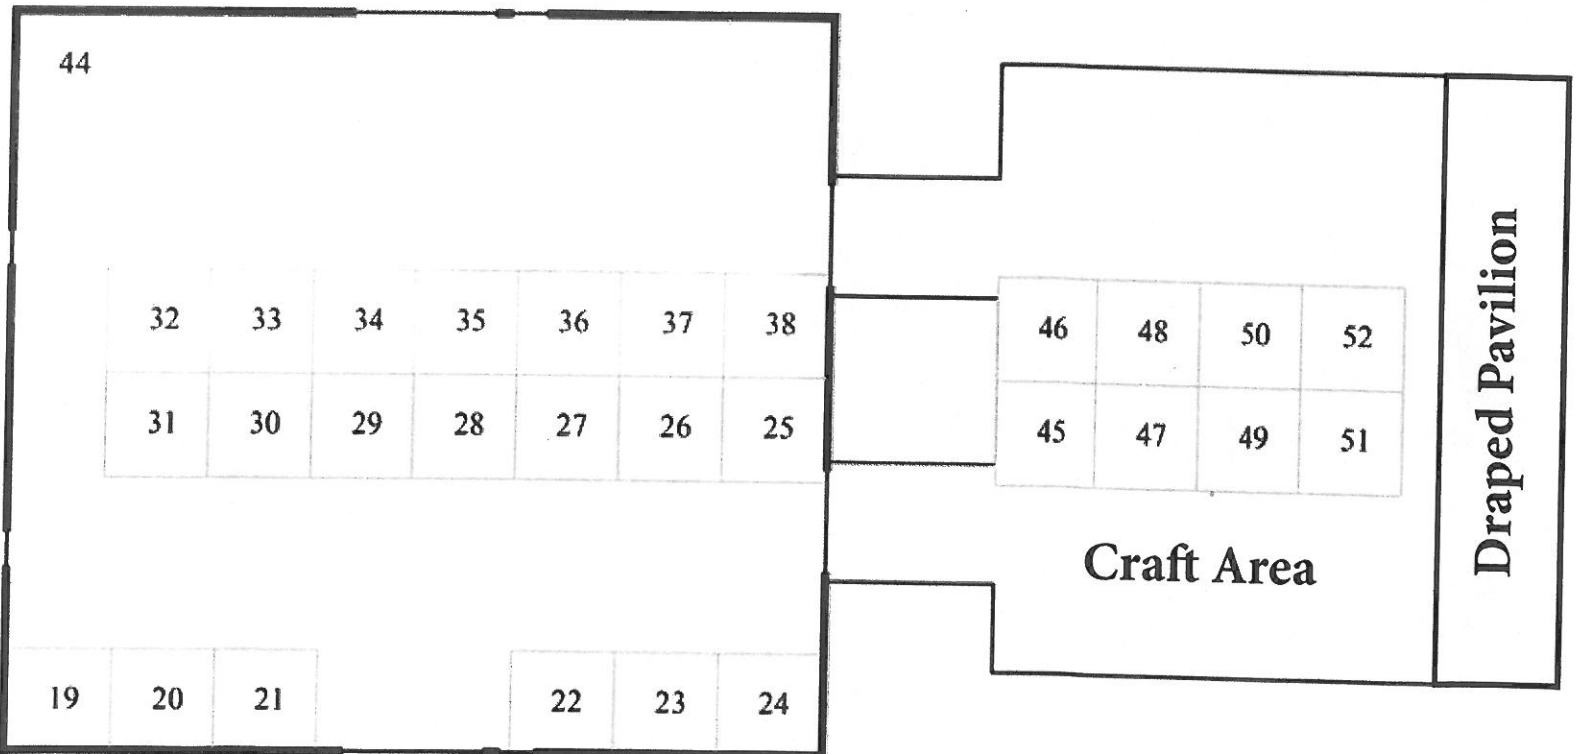

Inside Exhibit Areas

Building #1

Building #2

Inside Exhibit Area Exhibits

Building #1

- 1 – Kenne-Saw & Supply Co.
- 2 – Honeyville Metal
- 3 – Sawmill MD
- 4 - SEMCO
- 5 – Schaeffer Mfg. Co.
- 6 – Taylor Manufacturing Inc.
- 7 – ISK Biocides Inc.
- 8 – Fulghum Industries
- 9 – LiTS
- 10 – Lumberman's Equipment Digest
- 11 – Pantron Automation Inc.
- 12 – Messersmith Manufacturing Inc.
- 13 – Ben Jones Machinery
- 14 – 15 – Wood-Mizer LLC
- 16 – Comstock Logging Supplies, Inc.
- 17 – Pennsylvania & Indiana Lumbermens Mutual Insurance Inc.
- 18 – Menominee Saw & Supply Co.