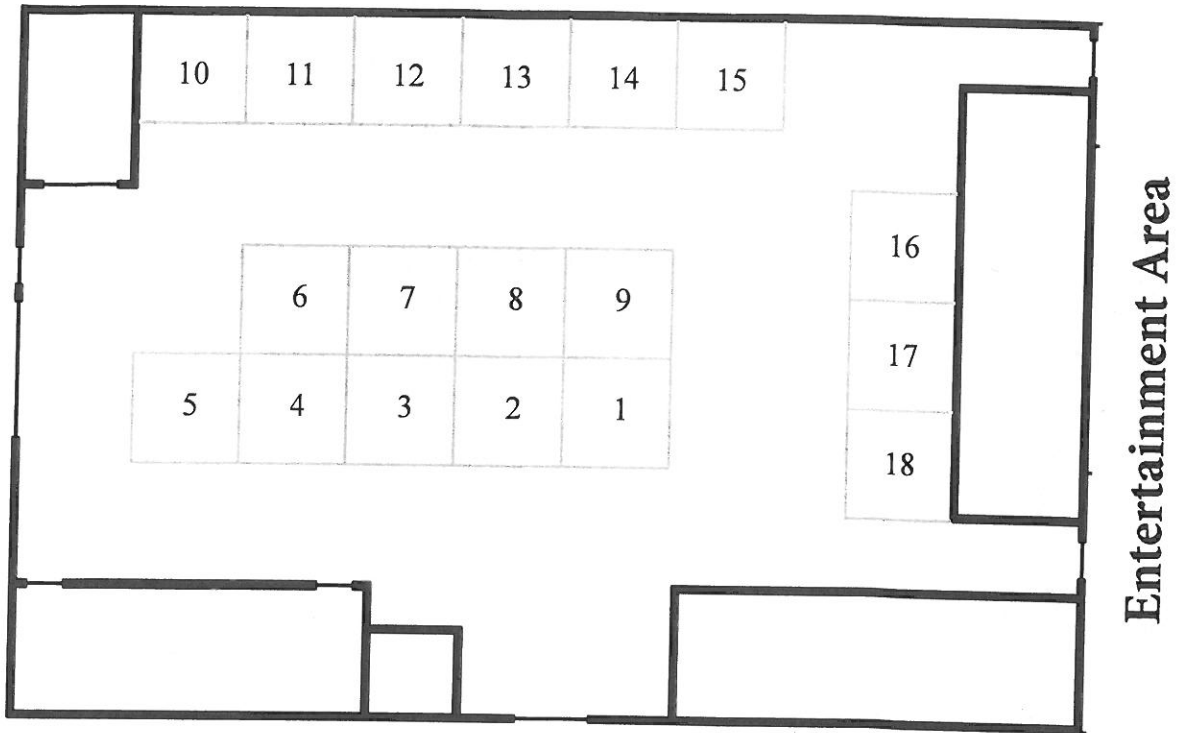

Inside Exhibit Areas

Building #1

Building #2

Inside Exhibit Area Exhibits

Building #1

- 1 – Kenne-Saw & Supply Co.
- 2 – Honeyville Metal
- 3 – Sawmill MD
- 4 - SEMCO
- 5 – Schaeffer Mfg. Co.
- 6 – Taylor Manufacturing Inc.
- 7 – ISK Biocides Inc.
- 8 – Fulghum Industries
- 9 – LiTS
- 10 – Lumberman's Equipment Digest
- 11 – Pantron Automation Inc.
- 12 – Messersmith Manufacturing Inc.
- 13 – Ben Jones Machinery
- 14 – 15 – Wood-Mizer LLC
- 16 – Comstock Logging Supplies, Inc.
- 17 – Pennsylvania & Indiana Lumbermens Mutual Insurance Inc.
- 18 – Menominee Saw & Supply Co.